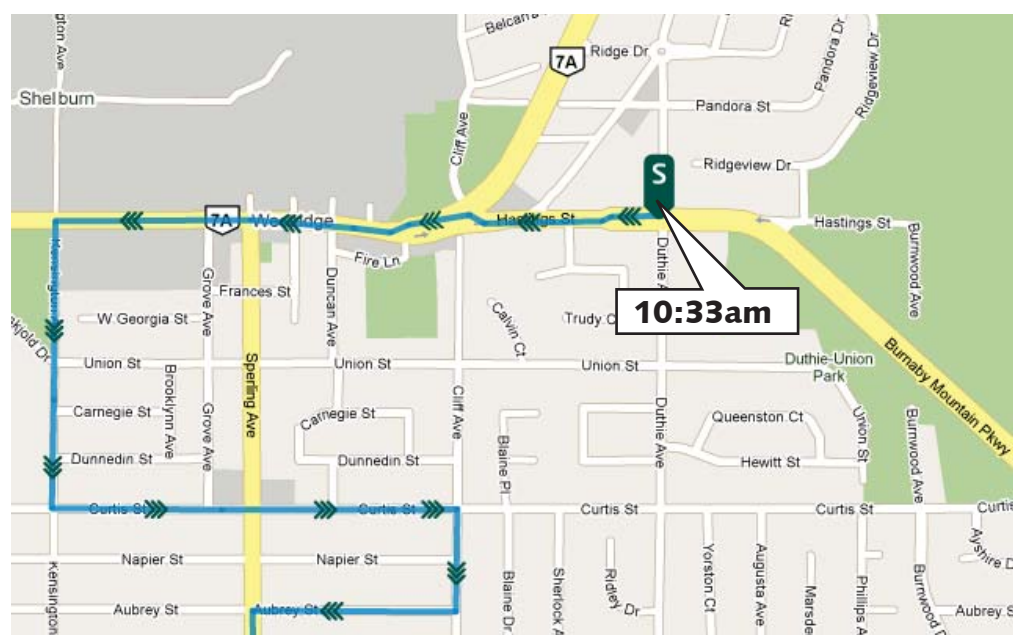

Torch Relay Route - Burnaby

Thursday, February 11, 2010
10:20am-10:29am

Temporary rolling road closures will be necessary along this route to allow the Olympic torchbearers and support vehicles to pass through Burnaby. We appreciate your patience as this once in a lifetime event occurs.

Map and route subject to change without notice.

Torch Relay Route - Burnaby

Thursday, February 11, 2010
10:33am-11:13am

Temporary rolling road closures will be necessary along this route to allow the Olympic torchbearers and support vehicles to pass through Burnaby. We appreciate your patience as this once in a lifetime event occurs.

Map and route subject to change without notice.